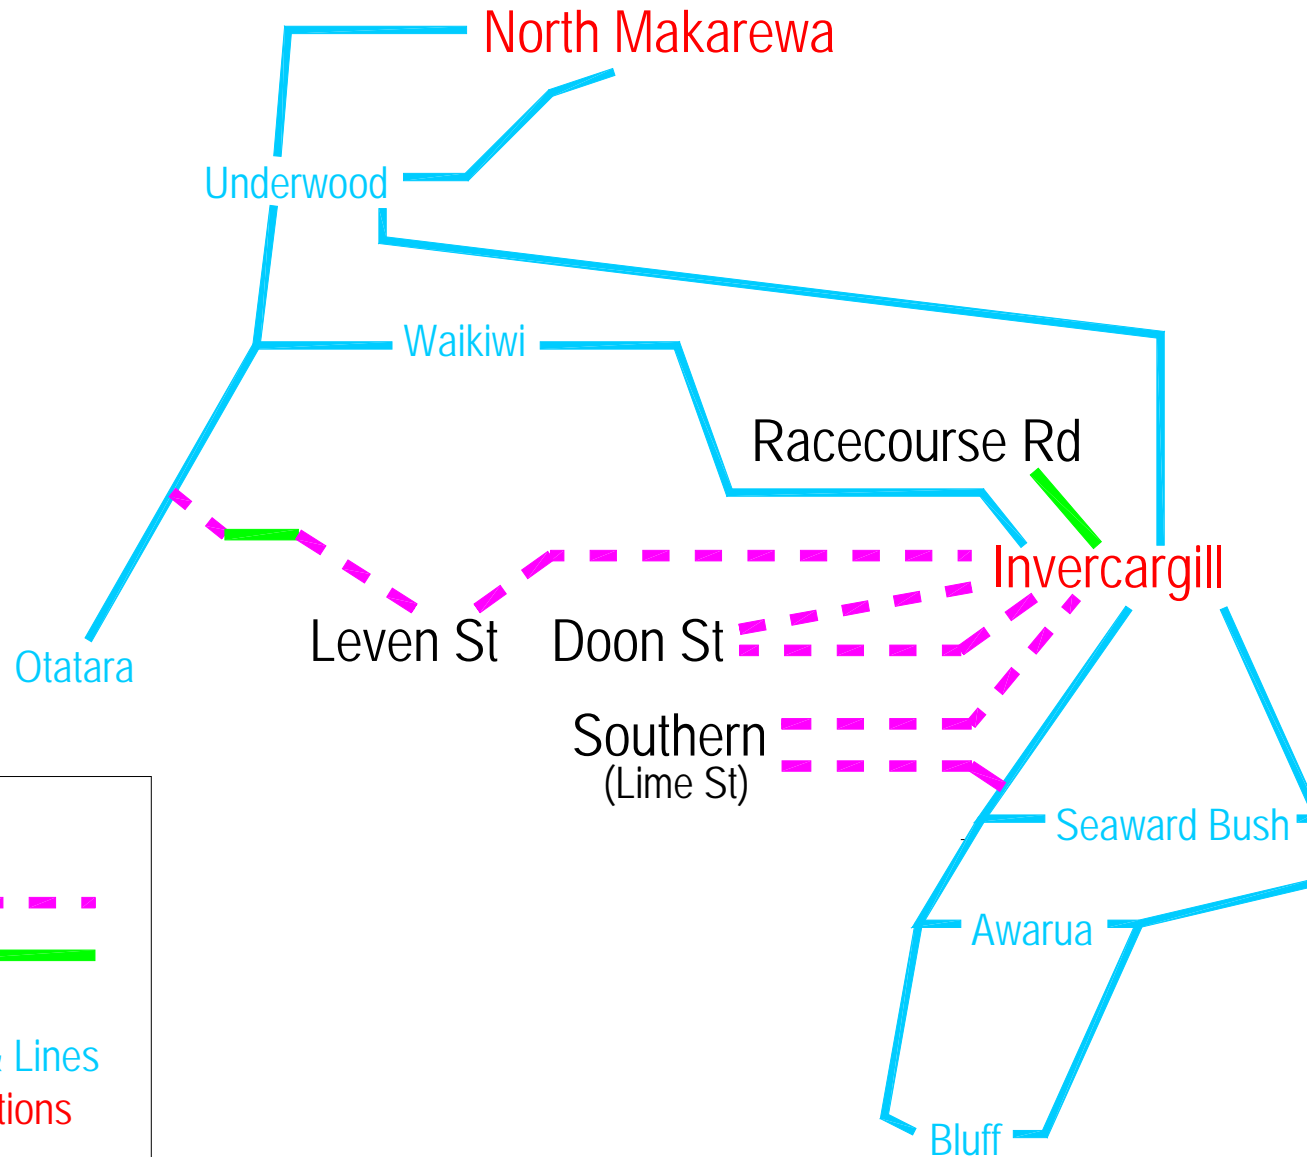

# PowerNet Area

# The Power Company Ltd Subtransmission

KEY	
66kV Lines	
33kV Lines	
TPCL Substations	
EIL Substations & Lines	
TransPower Substations	

# Electricity Invercargill Ltd Subtransmission

KEY	
33kV Cables	-----
33kV Lines	—————
EIL Substations	
TPCL Substations & Lines	
TransPower Substations	