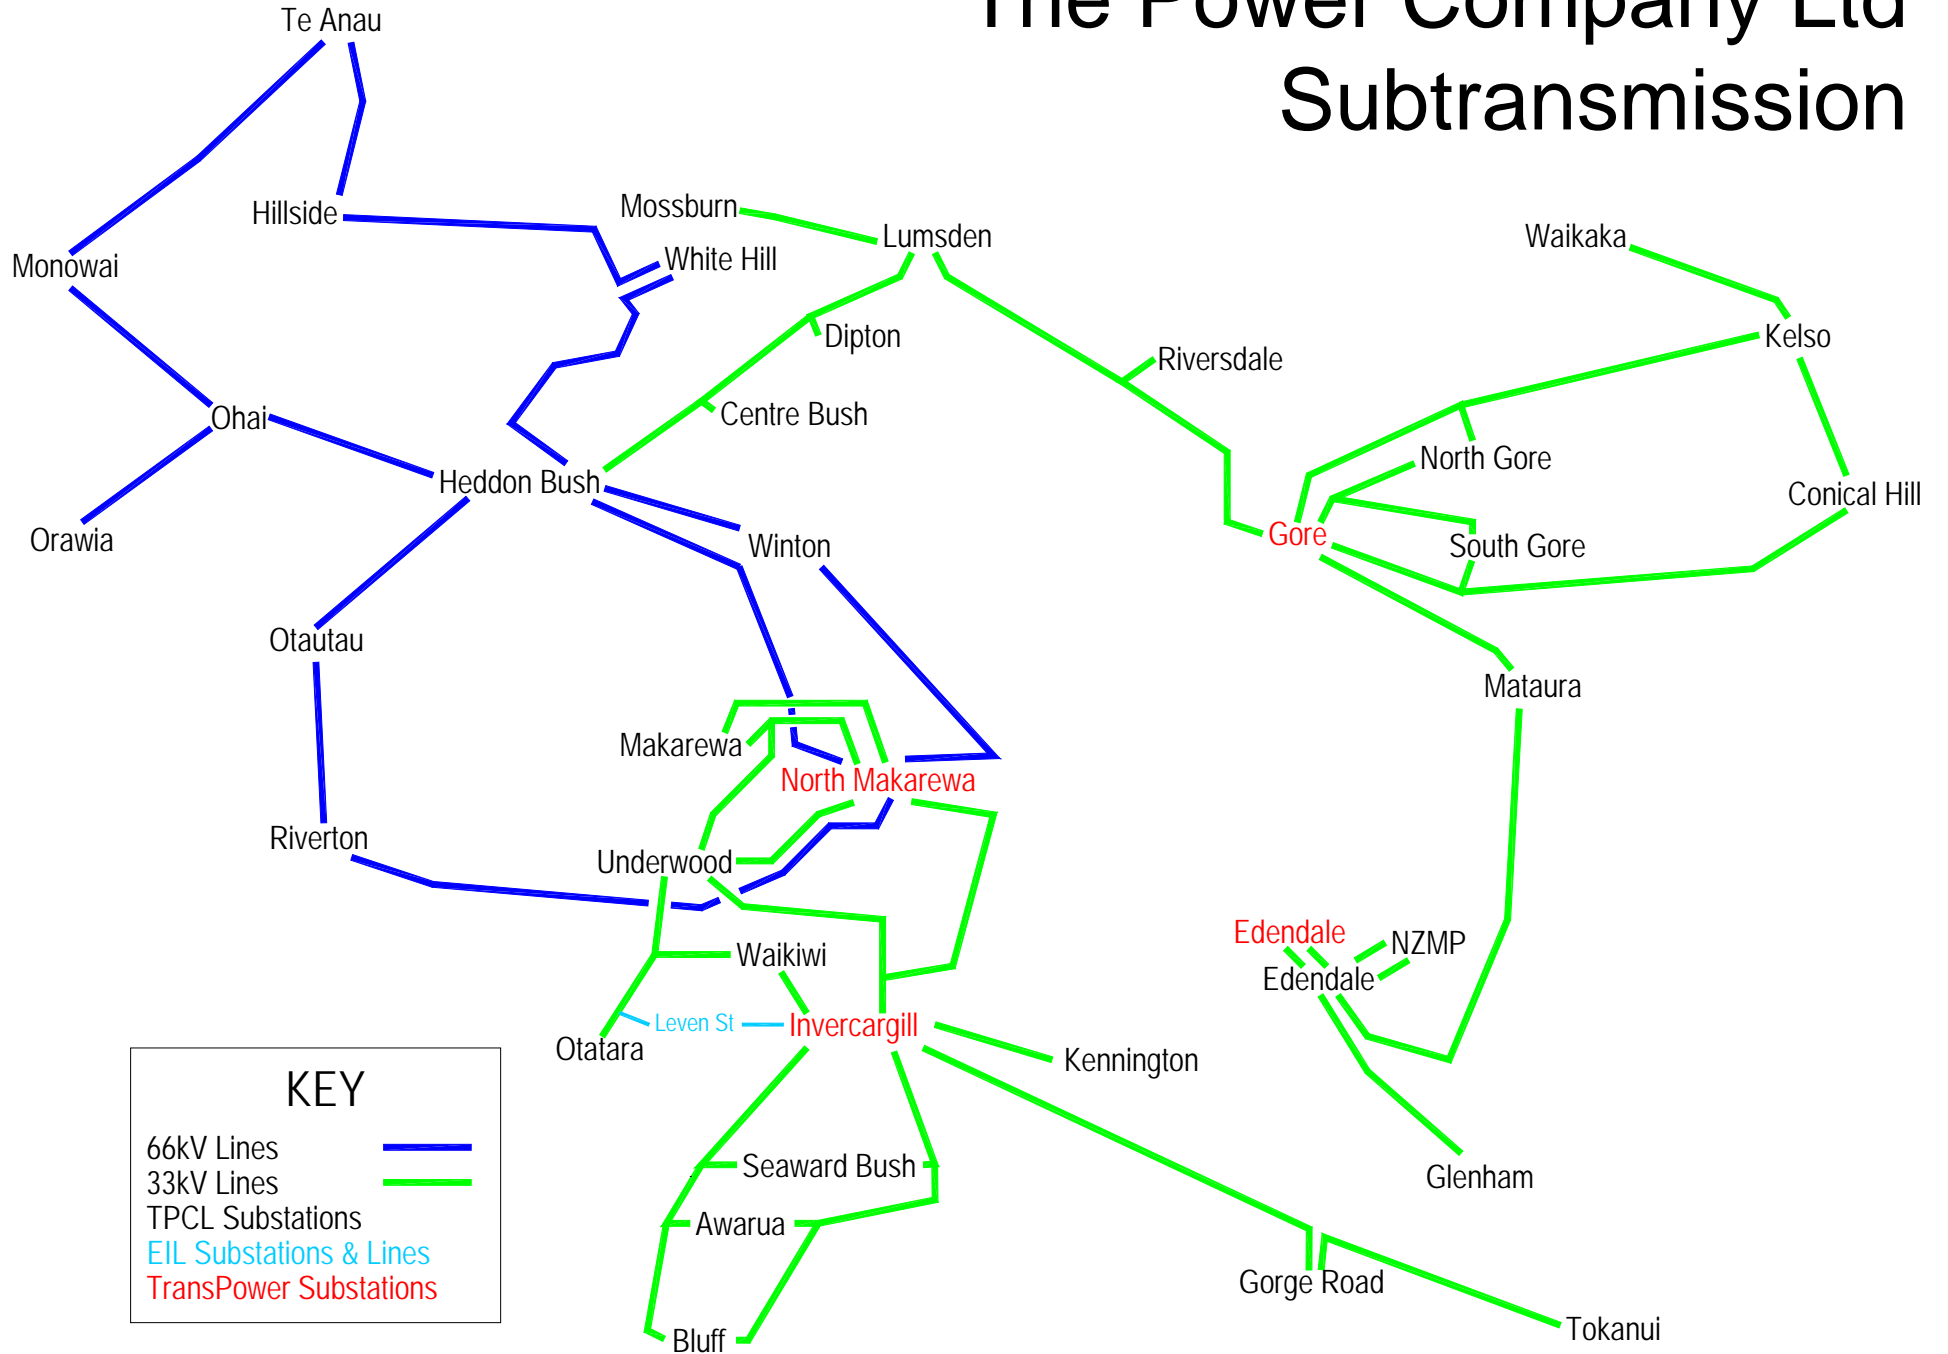

# PowerNet Area

# The Power Company Ltd Subtransmission

KEY	
66kV Lines	
33kV Lines	
TPCL Substations	
EIL Substations & Lines	
TransPower Substations	