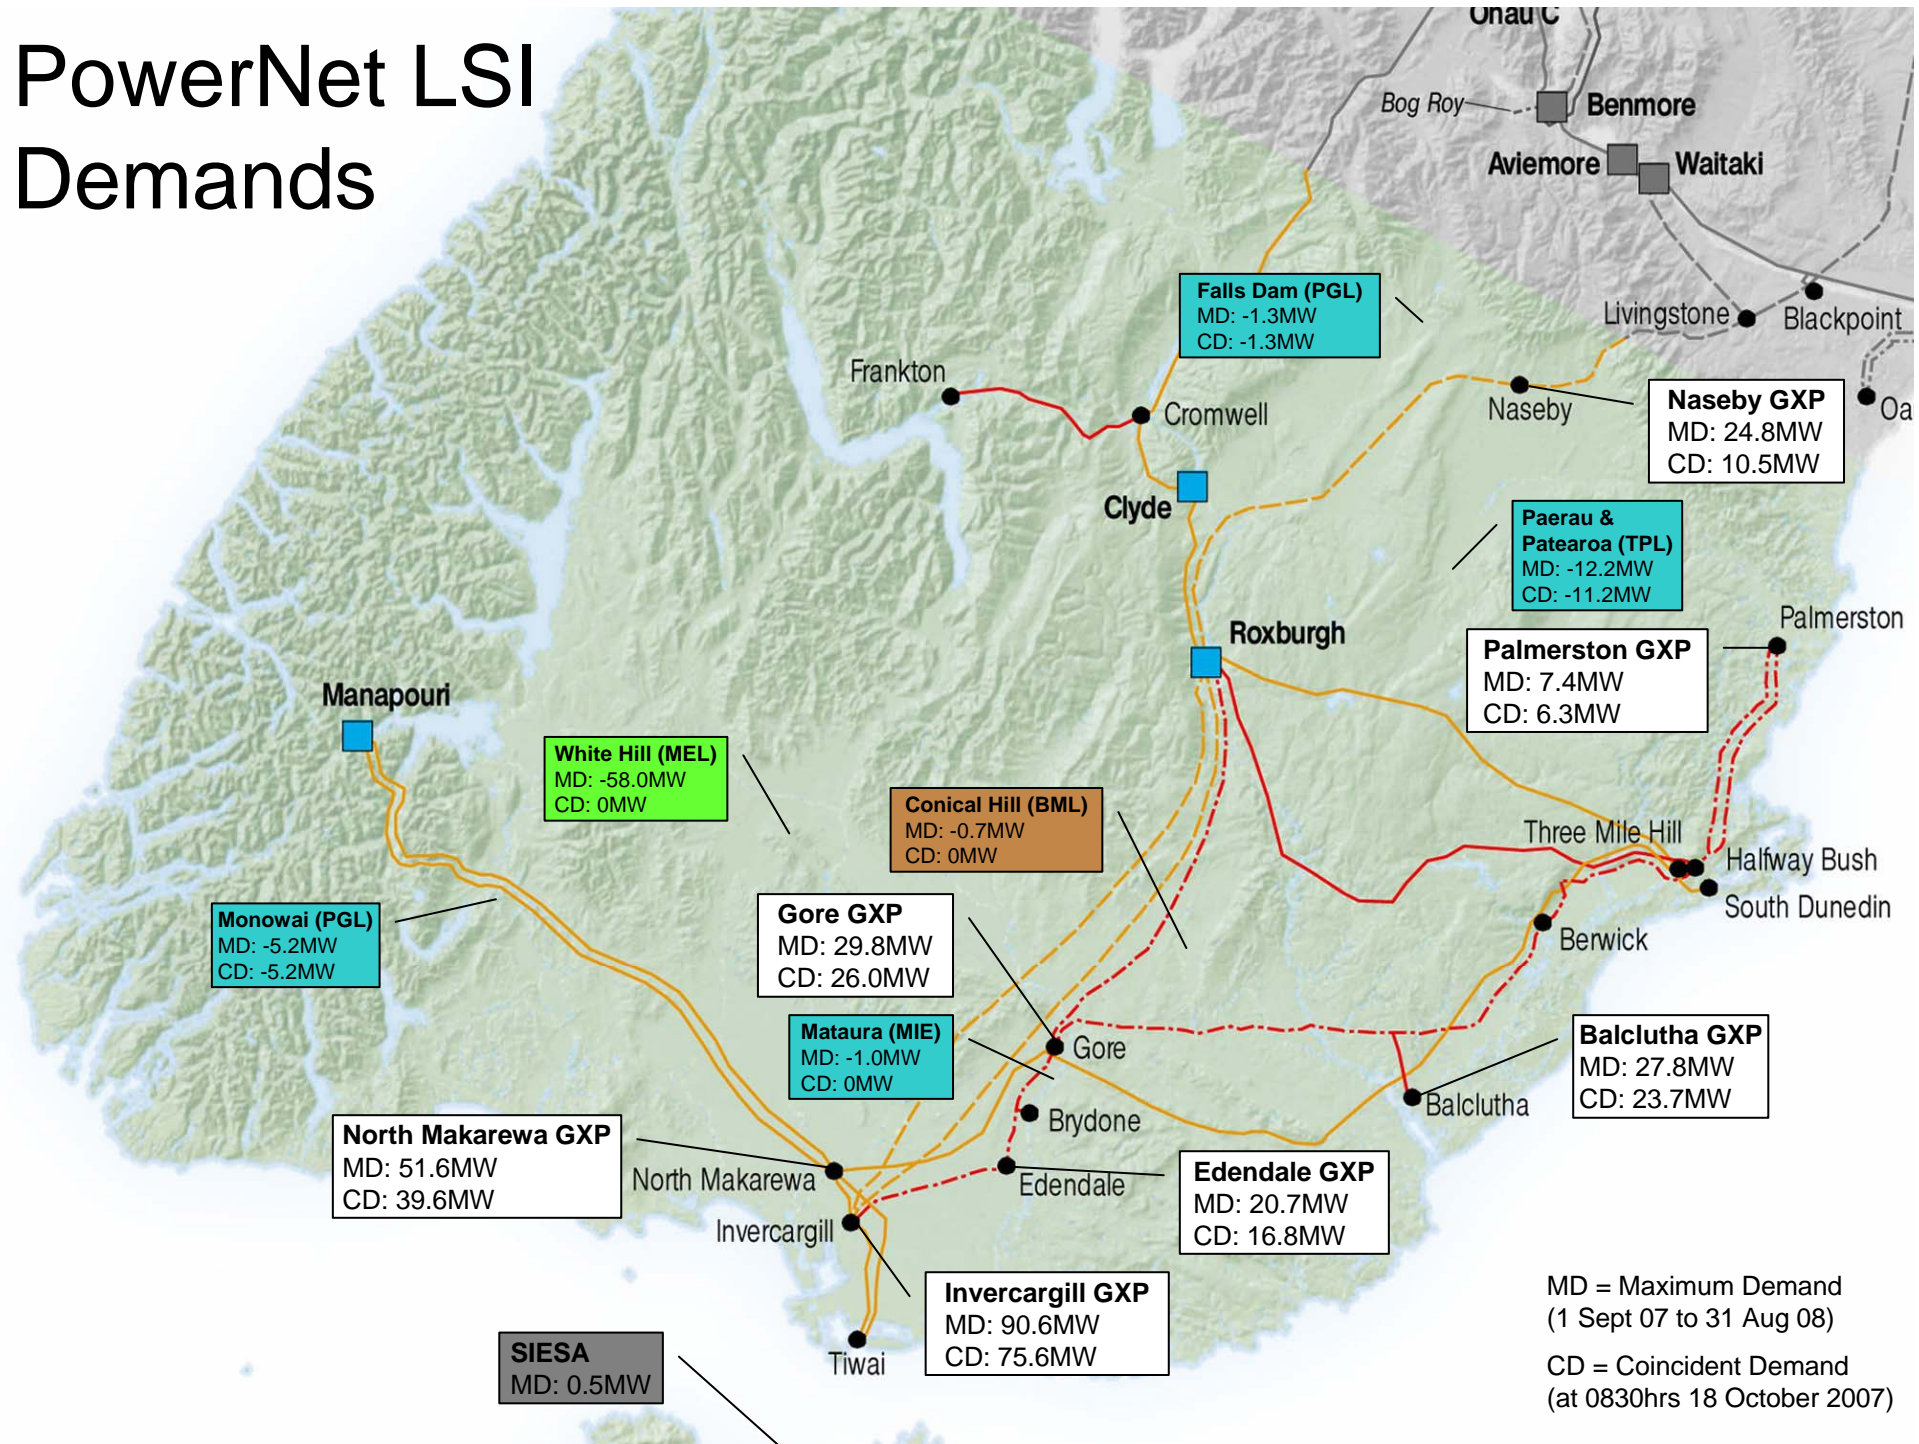

# PowerNet Area

# The Power Company Ltd Subtransmission

KEY	
66kV Lines	
33kV Lines	
TPCL Substations	
EIL Substations & Lines	
TransPower Substations	

# Electricity Invercargill Ltd Subtransmission

KEY	
33kV Cables	-----
33kV Lines	—————
EIL Substations	
TPCL Substations & Lines	
TransPower Substations	